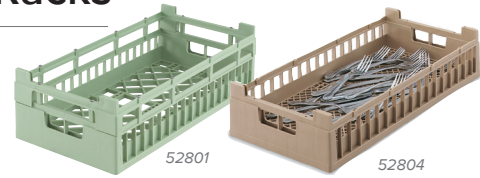

Signature Half-Size Open and Flatware Racks

- Designed for uniquely shaped dishes and utensils
- Also used for transporting silverware cylinders
- Overall dimensions 10" x 19¼" (25.4 x 50.2 cm)

ITEM #	DESCRIPTION	INSIDE COMPARTMENT: IN (CM)	OVERALL HEIGHT: IN (CM)	INSIDE HEIGHT: IN (CM)	CASE LOT	COLORS
52800	Open short	9 x 18½ (22.9 x 45.9)	4½ (10.5)	2¾ (7)	6	
52801	Open medium	9 x 18½ (22.9 x 45.9)	5½ (14.1)	4¼ (10.8)	4	
52802	Open tall	9 x 18½ (22.9 x 45.9)	7½ (18.1)	5¼ (14.6)	3	01 02
52803	Open X-tall	9 x 18½ (22.9 x 45.9)	8¾ (21.7)	7¾ (18.6)	3	
52807	Open XX-tall	9 x 18½ (22.9 x 45.9)	10½ (25.7)	8¾ (22.4)	2	
52804	Flatware	9 x 18½ (22.9 x 45.9)	4½ (10.5)	2¾ (6.7)	6	